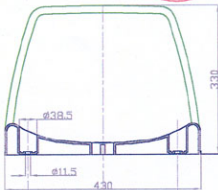

Z View

Z View

4

3

2

1

No	Part	Quantity	Remarks
4	Cap	2	----
3	Screw	2	M 8 Anchor Screw
2	Washer	2	M 8 , Washer
1	Anchor	2	O 10 Anchor

DATE	01.01.2002
PRODUCT	Stadium Seat
MATERIAL	PP Copolymer, Anti Static
COLORANT (M/B)	100% UV Resistant

Scale

—

ARENA STADIUM SEAT