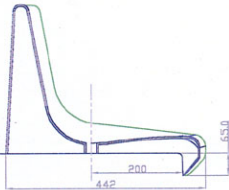

Z View

Z View

4

3

2

1

No	Part	Quantity	Remarks
4	Cap	2	----
3	Screw	2	M 8 Anchor Screw
2	Washer	2	M 8 , Washer
1	Anchor	2	O 10 Anchor

DATE	01.01.2002
PRODUCT	Stadium Seat
MATERIAL	PP Copolymer, Anti Static
COLORANT (M/B)	100% UV Resistant

Scale

—

ARENA STADIUM SEAT