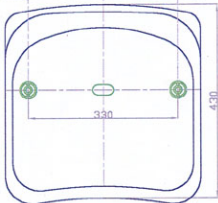

Z View

Z View

4

3

2

1

No	Part	Quantity	Remarks
4	Cap	2	----
3	Screw	2	M 8 Anchor Screw
2	Washer	2	M 8 , Washer
1	Anchor	2	O 10 Anchor

DATE	01.01.2002
PRODUCT	Stadium Seat
MATERIAL	PP Copolymer, Anti Static
COLORANT (M/B)	100% UV Resistant

Scale

—

ARENA STADIUM SEAT